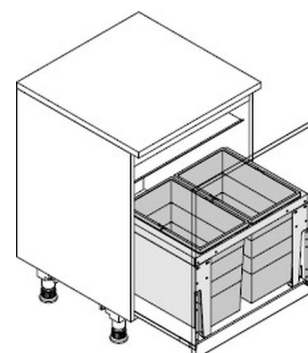

HAILO AS Triple XL 600 28/28

3631681

GTIN: 4007126364371

For cabinets with pull-out shelf from 600 mm width

INSET

2 BUCKET

56 L

TOTAL

Suitable for cabinet width (cm)
60

- For any common standard drawers in boxed kitchen- and sink-cabinets with side wall thicknesses from 16 mm thru 19 mm
- Easiest installation by means of 4 screws onto drawer-bottom and 2 screws onto front-panel
- side-parts of "Triple XL" box cover the various railing-bars or sides of different drawer-types of any common European brand

Specifications

Type of installation Inset	✓
Cabinet-width min. (cm)	60
Cabinet-width max. (cm)	60
Suitable for cabinet width (cm)	60
Nominal drawer-depth (mm) ≥	420
Installation inside available drawer	✓
Product dimensions (DxH) (mm)	400 x 402
Packing dimensions (WxDxH) (mm)	425 x 305 x 565
Number of bins	2
Lid	Sheet metal system Lid

PRODUCT SPECIFICATION SHEET

Capacity (l)	2 x 28
Total volume (l)	56
Color metal parts	dark grey
Color plastic parts	dark grey
Weight (kg)	9,4