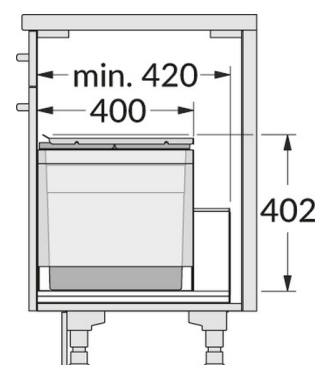

HAILO AS Triple XL 600 28/28

3631681

GTIN: 4007126364371

For cabinets with pull-out shelf from 600 mm width

INSET

2 BUCKET

56 L

TOTAL

Suitable for cabinet width (cm)
60

- For any common standard drawers in boxed kitchen- and sink-cabinets with side wall thicknesses from 16 mm thru 19 mm
- Easiest installation by means of 4 screws onto drawer-bottom and 2 screws onto front-panel
- side-parts of "Triple XL" box cover the various railing-bars or sides of different drawer-types of any common European brand

Specifications

Type of installation Inset	✓
Cabinet-width min. (cm)	60
Cabinet-width max. (cm)	60
Suitable for cabinet width (cm)	60
Nominal drawer-depth (mm) ≥	420
Installation inside available drawer	✓
Product dimensions (DxH) (mm)	400 x 402
Packing dimensions (WxDxH) (mm)	425 x 305 x 565
Number of bins	2
Lid	Sheet metal system Lid

PRODUCT SPECIFICATION SHEET

Capacity (l)	2 x 28
Total volume (l)	56
Color metal parts	dark grey
Color plastic parts	dark grey
Weight (kg)	9,4